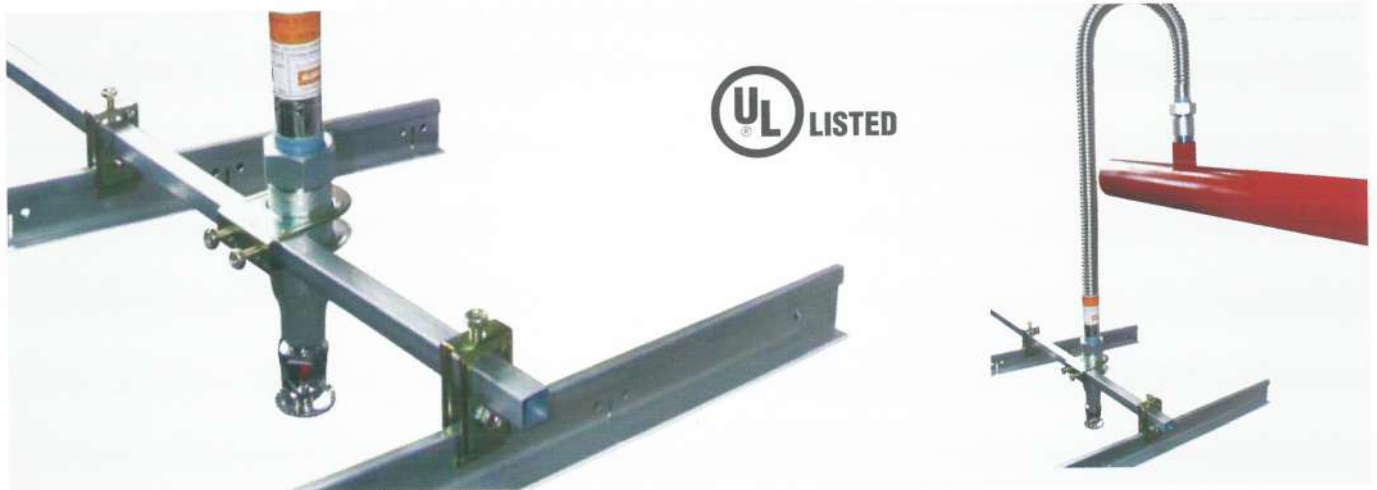

Unbraided Flexible Sprinkler Hose "NEWAGEFLEX"

UNBRAIDED FLEXIBLE HOSE

MODEL	NI25UB-07	NI25UB-10	NI25UB-12	NI25UB-15	NI25UB-18
LENGTH (in MM)	700	1000	1200	1500	1800
Max.Working Pressure	200 PSI	200 PSI	200 PSI	200 PSI	200 PSI
Inlet Nipple	1" BSPT	1" BSPT	1" BSPT	1" BSPT	1" BSPT
Outlet Reducer	1/2"NPT OR 3/4"NPT	1/2"NPT OR 3/4"NPT	1/2"NPT OR 3/4"NPT	1/2"NPT OR 3/4"NPT	1/2"NPT OR 3/4"NPT
Material of Construction	SS 304	SS 304	SS 304	SS 304	SS 304
SUITABLE K-FACTOR	5.6 & 8	5.6 & 8	5.6 & 8	5.6 & 8	5.6 & 8
Approval	UL Listed				
MODEL	NFAP25-07	NFAP25-10	NFAP25-12	NFAP25-15	NFAP25-18
LENGTH (in MM)	700	1000	1200	1500	1800
Max.Working Pressure	200 PSI	200 PSI	200 PSI	200 PSI	200 PSI
Inlet Nipple	1" BSPT	1" BSPT	1" BSPT	1" BSPT	1" BSPT
Outlet Reducer	1/2"NPT OR 3/4"NPT	1/2"NPT OR 3/4"NPT	1/2"NPT OR 3/4"NPT	1/2"NPT OR 3/4"NPT	1/2"NPT OR 3/4"NPT
Material of Construction	SS 304	SS 304	SS 304	SS 304	SS 304
SUITABLE K-FACTOR	5.6 & 8	5.6 & 8	5.6 & 8	5.6 & 8	5.6 & 8
Approval	UL Listed				